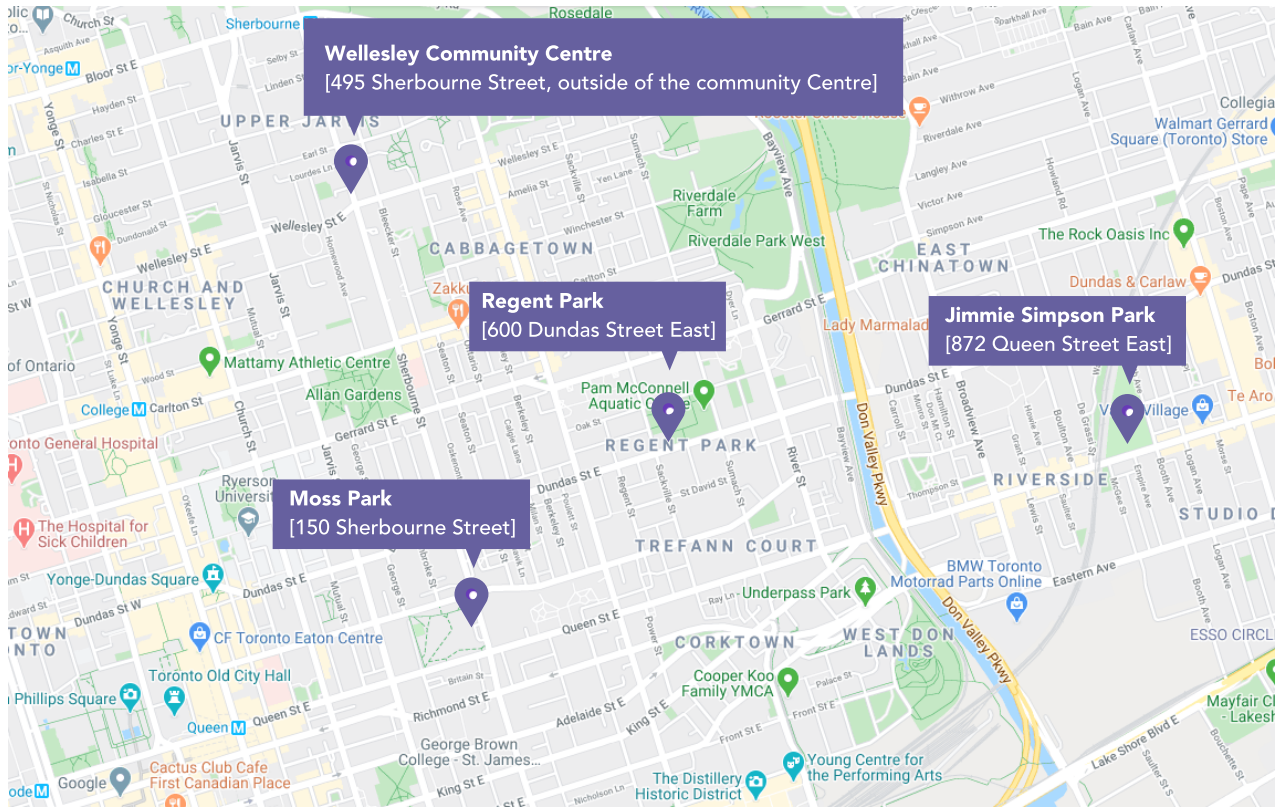

Locations of Portable Toilets and Hand-Washing Stations

Portable toilets with hand-washing facilities have been set up and are currently operational at the following sites in Toronto:

- **Alexandra Park** [275 Bathurst Street]
- **Jimmie Simpson Park** [872 Queen Street East]
- **Regent Park** [600 Dundas Street East]
- **Wellesley Community Centre** [495 Sherbourne Street, outside of the community centre]
- **Moss Park** [150 Sherbourne Street]
- **Sunnyside Park** [755 Lake Shore Boulevard West]
- **Little Norway Park** [689 Queen's Quay West]

See back for map with locations →

Latest updates on:

 [The519.org](https://www.the519.org)    [The519](#)

East End

West End